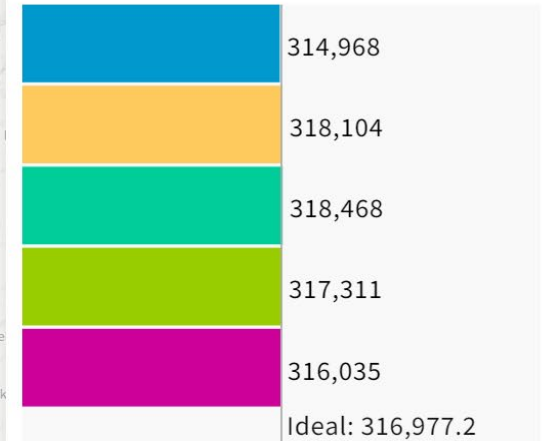

Save
⌵

**Population** | Data Layers | Evaluation

**Population Balance**

Uses adjusted 2020 Decennial Census population with processing by National Demographics Corporation on 2020 Blocks.

UNASSIGNED POPULATION: 0  
 MAX. POPULATION DEVIATION: 0.63%  
 Highlight unassigned units